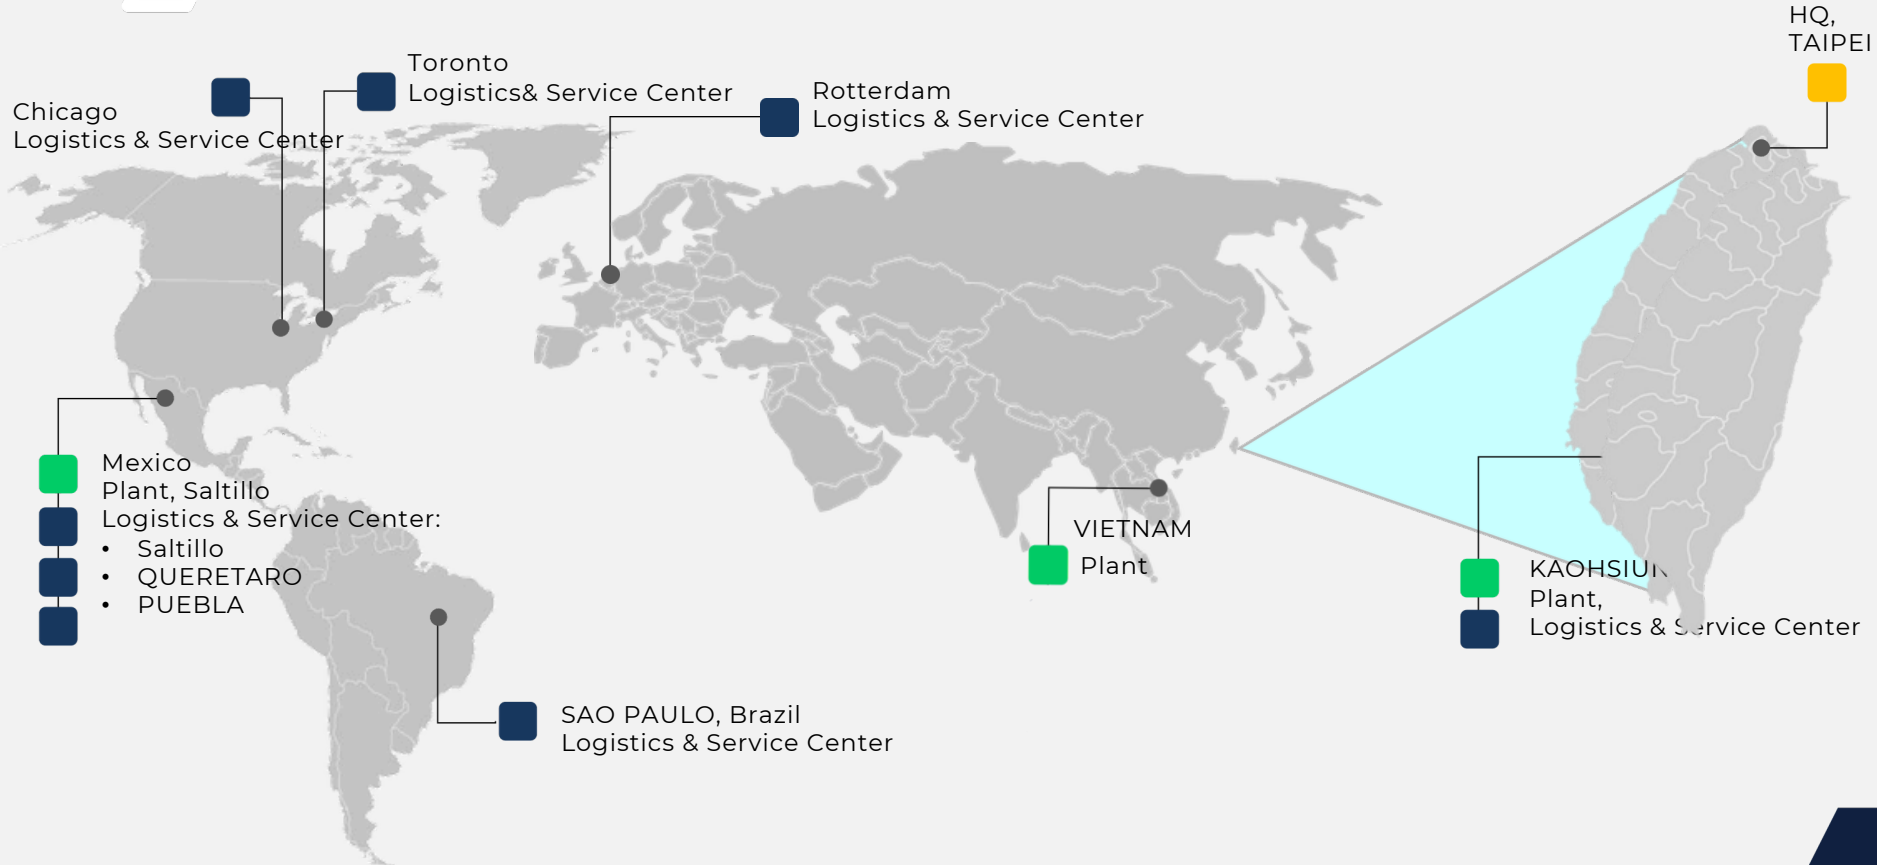

NES Limited

Total Solution Service Provider

2026

Company Profile

www.nes-corporation.com

NES Limited Overview

2005 Founded

Global Operations:
6 logistics & service
Centers, **2** plants

400+ Employee

Specialties: Standard Fasteners,
Special fasteners

Service solutions Fastening
Technology

GlobalFootprints - Just in Time

- HQ
- Plant
- Logistics & Service Center

Application

Over View

NES RUIS MEXICO Overview