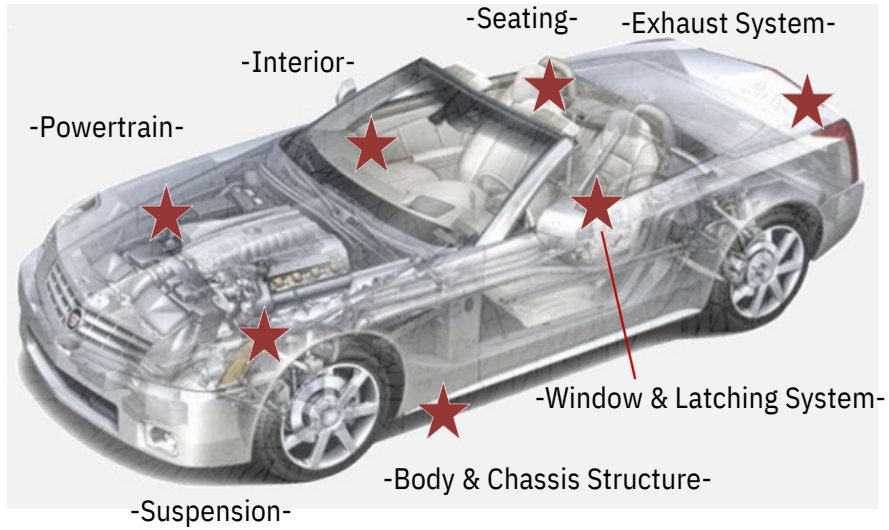

400+ Employee

Specialties: Standard Fasteners,
Special fasteners

Service solutions Fastening
Technology

GlobalFootprints - Just in Time

- HQ
- Plant
- Logistics & Service Center

Application

Over View

NES RUIS MEXICO Overview