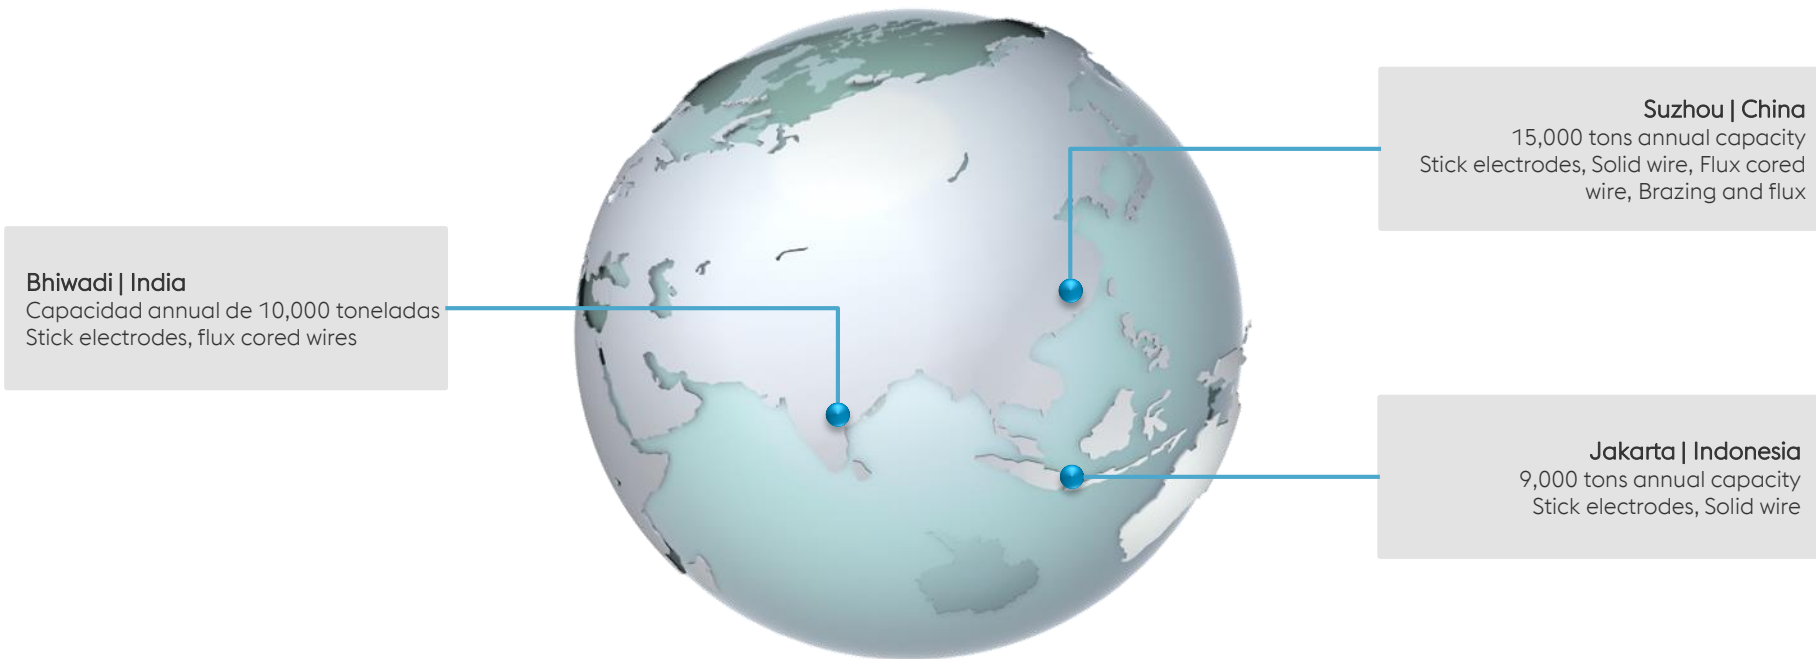

PLANTAS DE PRODUCCIÓN EN ASIA