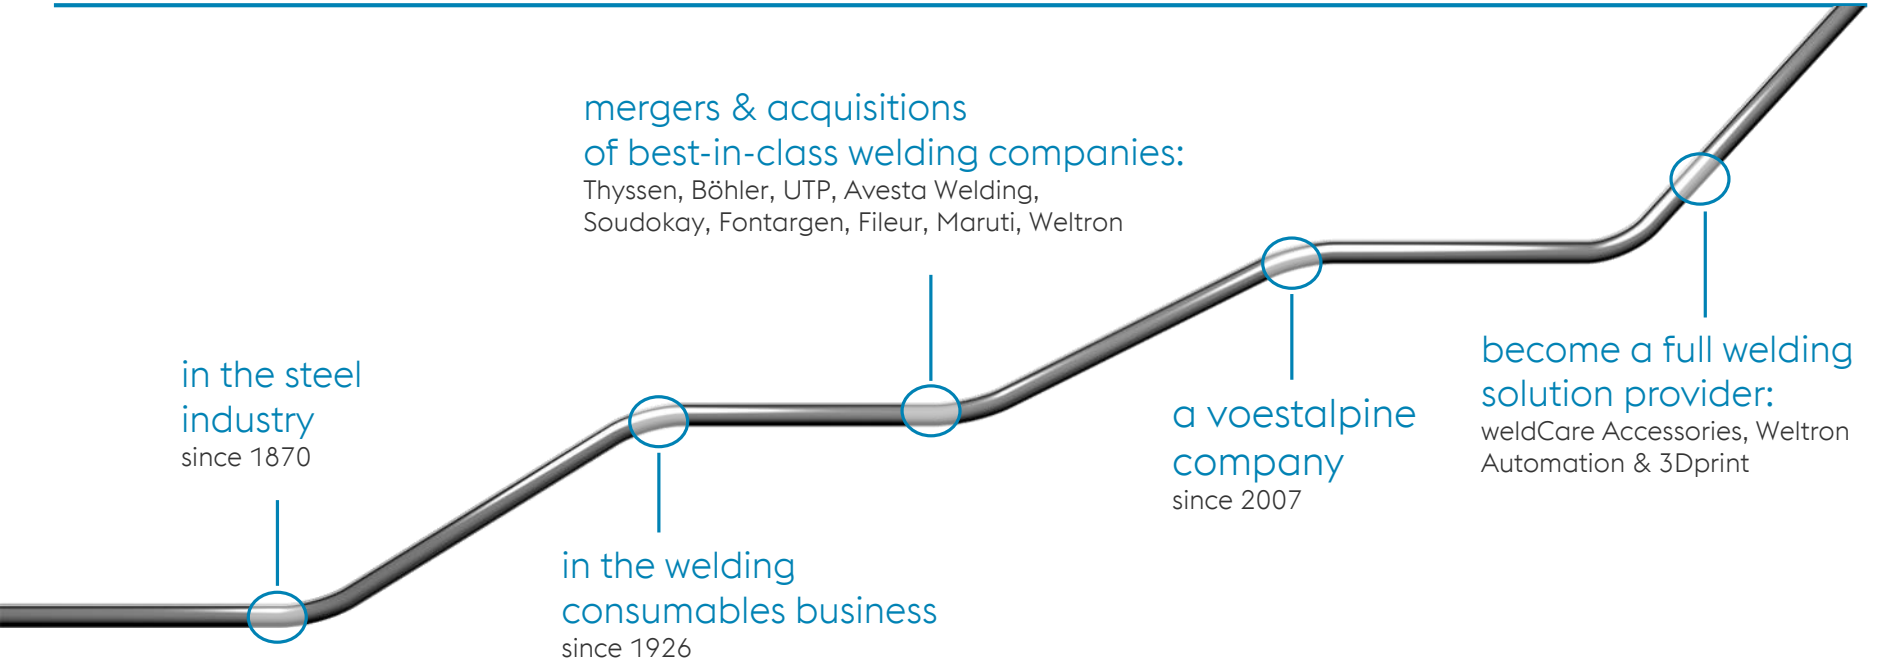

JOIN!

La evolución de soldadura
Julio 2019

voestalpine Böhler Welding
www.voestalpine.com/welding

voestalpine

ONE STEP AHEAD.

AGENDA

EMPRESA

PRODUCTOS

COMPETENCIAS

EMPRESA

SOMOS PARTE DE VOESTALPINE AG

<p>Tool steel & leading position for high-speed steel & special forged parts</p>	 <p>High Performance Metals Division</p>	 <p>voestalpine ONE STEP AHEAD</p> <p>Revenue: 13.6 Billion EUR 52,000 Employees</p>	 <p>Metal Engineering Division</p>	<p>Turnouts, rails, processed wire, seamless tubes & welding consumables</p>
				<p>Welding: 608 Mio EUR 2,300 Employees</p>
<p>Premium steel strip, electrical steel strip, heavy plate, cast products</p>	 <p>Steel Division</p>		 <p>Metal Forming Division</p>	<p>High-quality metal processing solutions, precision steel strip & special components</p>

MÁS DE 145 AÑOS DE KNOW-HOW

EL MEJOR KNOW-HOW METALÚRGICO..

UNA LARGA TRADICIÓN DE INNOVACIÓN

Creep- and heat-resistant filler metals for rapidly developing power plant technology

Basic electrodes for vertical down welding in the pipeline industry