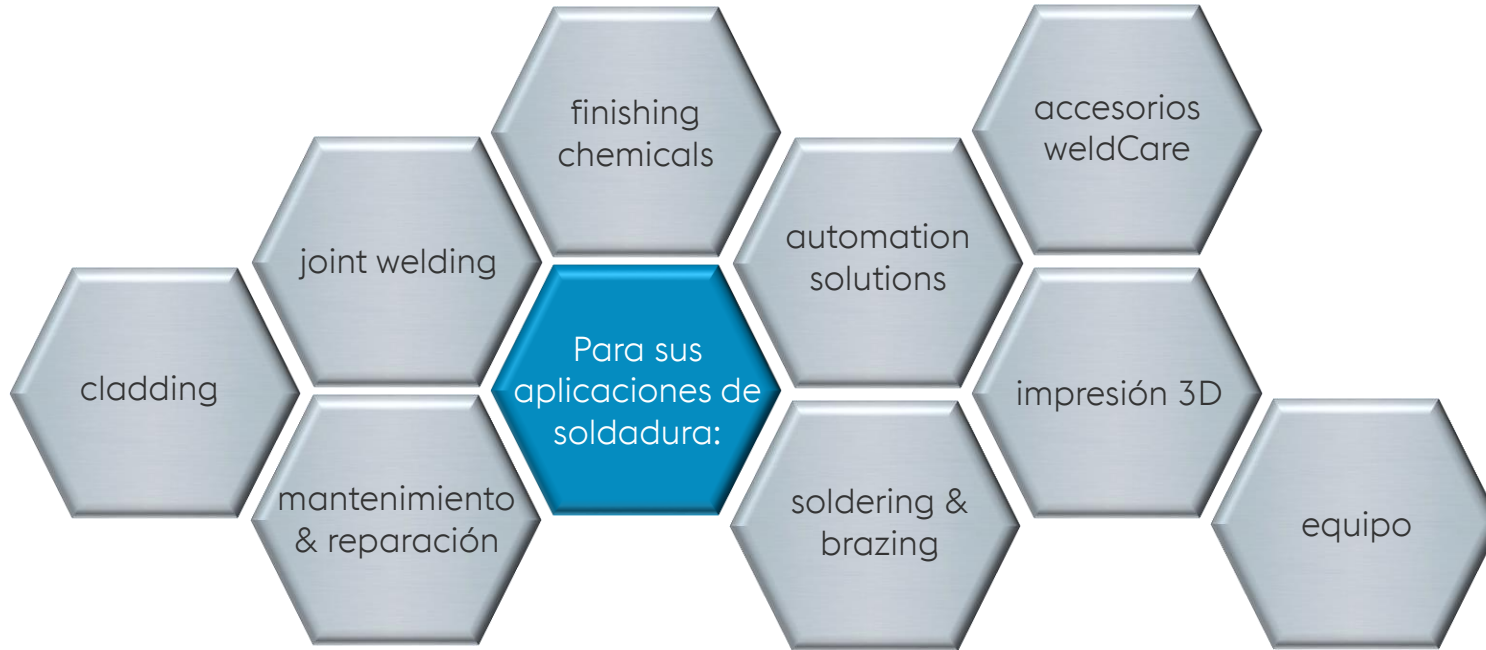

EL MEJOR KNOW-HOW METALÚRGICO..