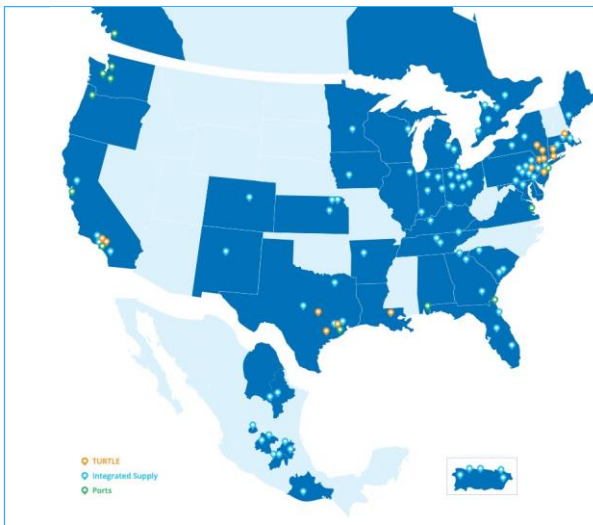

Turtle has been Advancing Tomorrow for more than 100 years.

- 
1923
Founded
In NYC
- 
4th
Generation
Family-Owned
- 
Top 20
Electrical
Distributor
US, Canada
& Mexico
- 
Excellent
NPS Rating
Past 6 Years

Turtle's holistic operating model delivers custom solutions across multiple industries.

National Reach, Local Services

- | | |
|--|--|
| <p>Distribution Centers</p> <ul style="list-style-type: none"> • Somerset, NJ • Houston, TX • Los Angeles, CA | <p>Integrated Supply</p> <ul style="list-style-type: none"> • 24 states • Puerto Rico • Mexico • Canada |
| <p>Regional Locations</p> <p>14 U.S. Locations</p> <ul style="list-style-type: none"> • New Jersey • New York • Massachusetts • Connecticut • Pennsylvania • California • Texas • Louisiana | <p>International Reach</p> <ul style="list-style-type: none"> • Middle East • Africa • Europe • Canada • Mexico • Lucayan Archipelago |