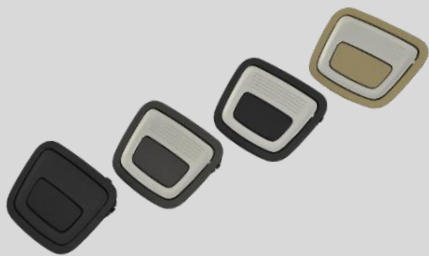

# PRODUT GROUPS

Cargo  
Management  
Solutions

Comfort Systems  
for Convertibles

Control Panel  
Assemblies

Use your  
space.

Cargo Management Solutions

**KIPP**  
CAR COMFORT SYSTEMS

CAR  
GO