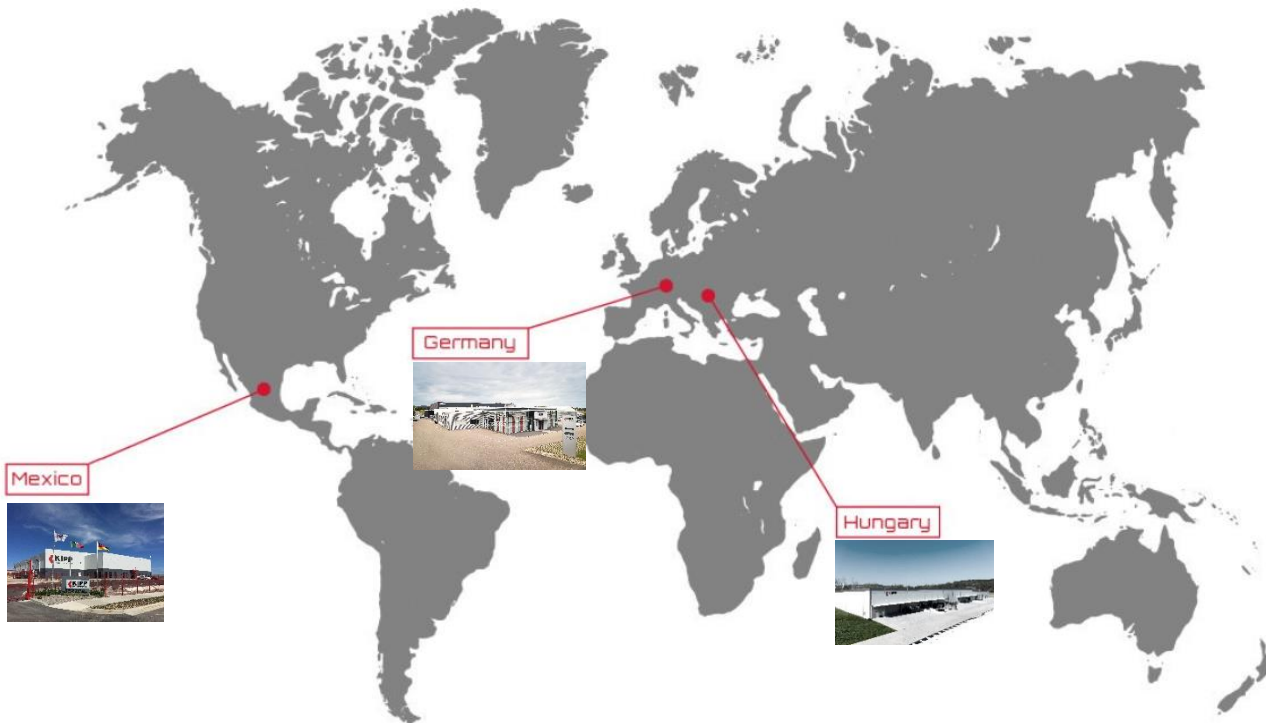

# COMPANY GROUP

Number of  
Employees  
Company Group

**850**

Locations

Europe  
North America  
Asia  
Mexico

# KEY FIGURES

**260**  
Employees

**273.732**  
Happy convertible drivers

**33.767.357**  
Delivered parts

**28.000.000**  
Sales

**14.400 m<sup>2</sup>**  
Production area

**121**  
Rising Ideas

# LOCATIONS