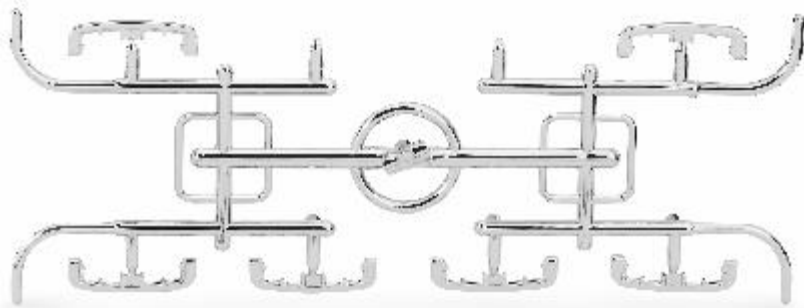

Glove Box

Instrument Cluster

Centre Console

Door Handle

Coat Hook

Grab Handle

Mechless Bin

Docking Station

Chrome Trim

Chrome Trim | Vent & Gaiter Surrounds made in house

Chrome Trim | Vent & Console Surrounds made in house

Chrome Trim | Chromed Inserts made in house

Chrome Trim | Chromed Trim Inserts made in house

Chrome Trim | Chromed Trim Inserts made in house

Light Guides

Light Guides | Developed & Tested In House Illumination Testing Available

Light Guides | Developed & Tested In House Illumination Testing Available