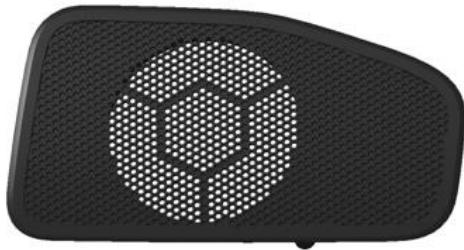

Speaker Grilles