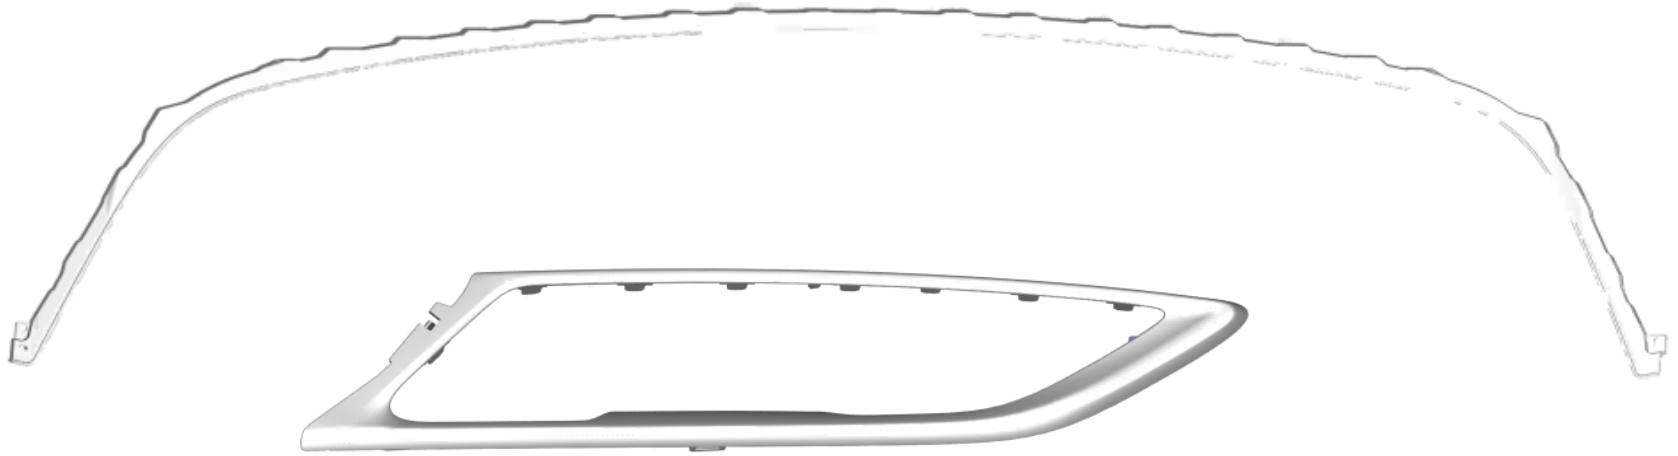

Chrome Trim | Chromed Trim Inserts made in house