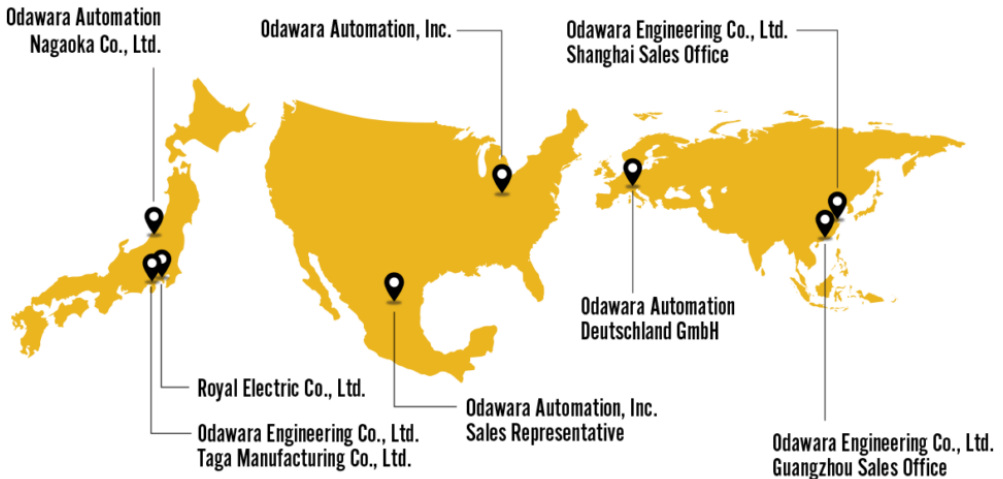

ODAWARA AUTOMATION, INC.

ADVANCED MOTOR WINDING EQUIPMENT
MOTOR MANUFACTURING DESIGN CONSULTING

Needle Winding

Hairpin Winding

Segment Winding

Flyer Winding

Insertion Winding

Additional Machinery

ODAWARA AUTOMATION, INC.

Odawara Automation is an industry-leading designer, manufacturer and integrator of machines that automate complex winding and assembly processes for electric motors.

We Are Your Single-Source Solution for Electric Motor Winding Systems

Equipos Auxiliares

ODAWARA AUTOMATION, INC.

Odawara Automation es un diseñador, fabricante e integrador líder en la industria de máquinas que automatizan procesos complejos de bobinado y ensamblaje para motores eléctricos.