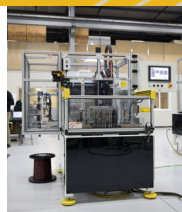

Additional Machinery