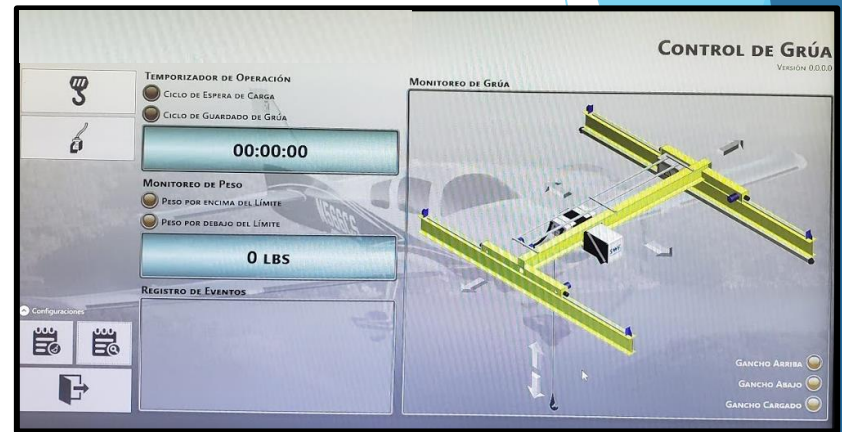

Automation and application development.

- ▶ Application development in Visual Studio
- ▶ Excel
- ▶ Visual Basic
- ▶ Automations
- ▶ User control

PLASMA CNC CUTTING

- ▶ Lattices
- ▶ Logo making
- ▶ Pieces under design
- ▶ 48in x 120in capacity
- ▶ Up to 3/8 thickness
- ▶ Stainless steel
- ▶ Commercial steel
- ▶ Aluminum