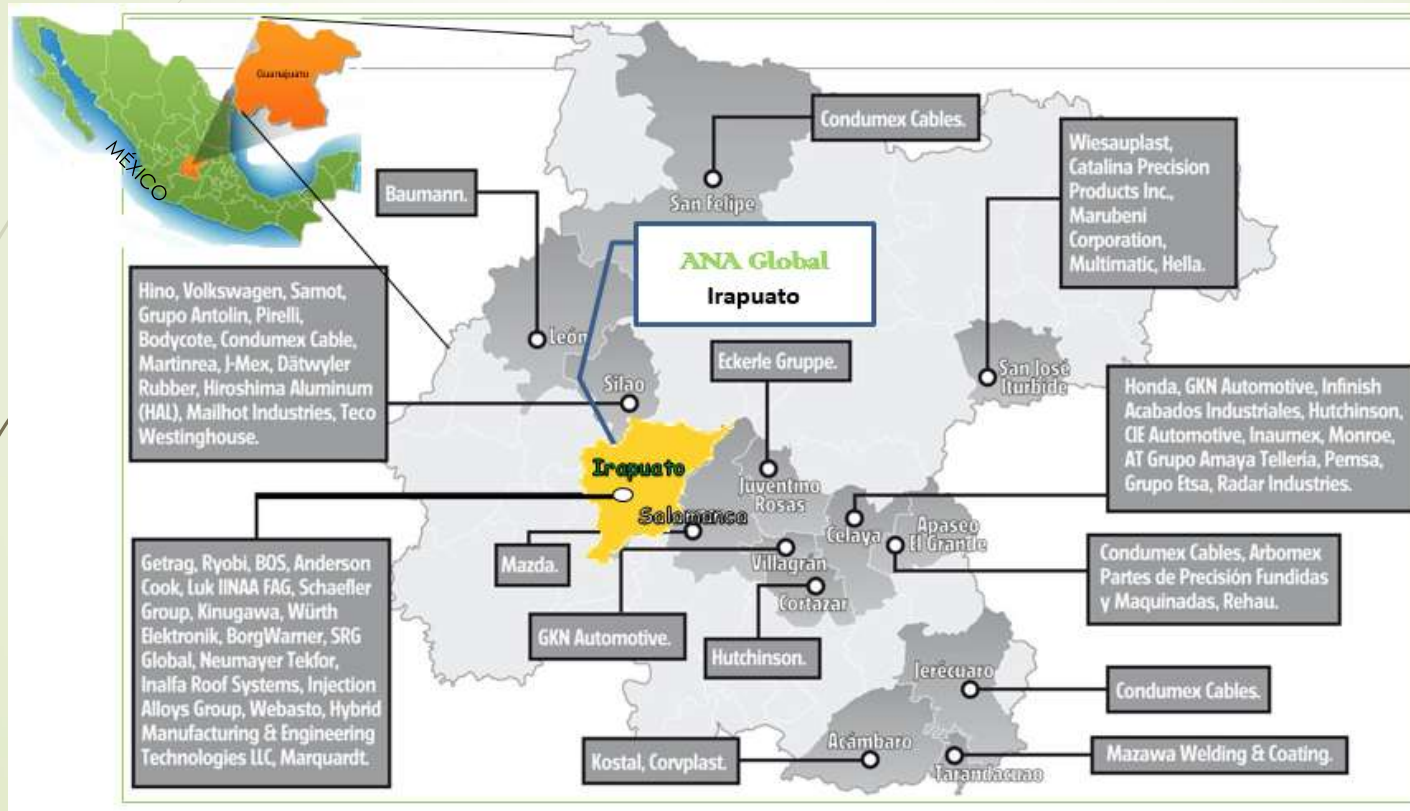

Location Irapuato Guanajuato, México

Guanajuato **metal stamping** and **plastic injection molding** plant.